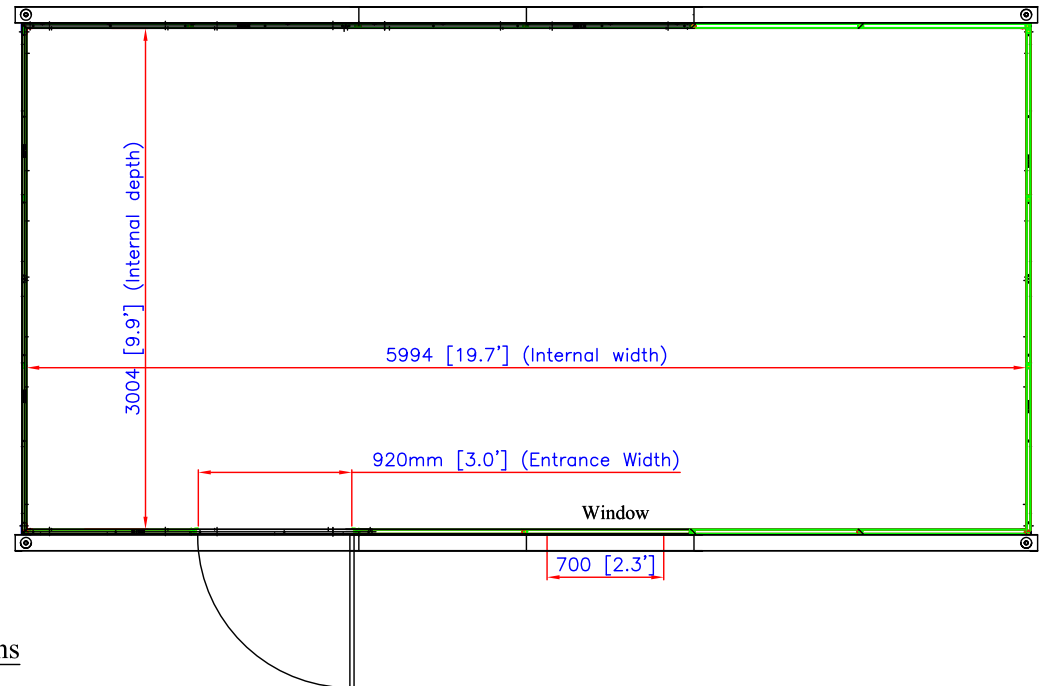

Side View

Elevation

Plan

10' x13' Insulated Cabin Gable Roof with Two meter Extension Dimensions