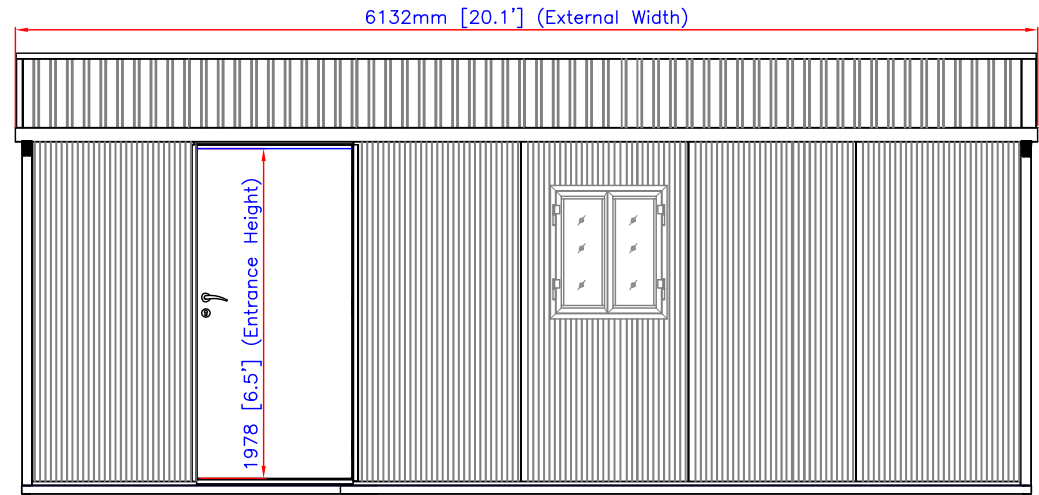

Side View

Elevation

Plan

10' x13' Insulated Cabin Gable Roof with Two meter Extension Dimensions